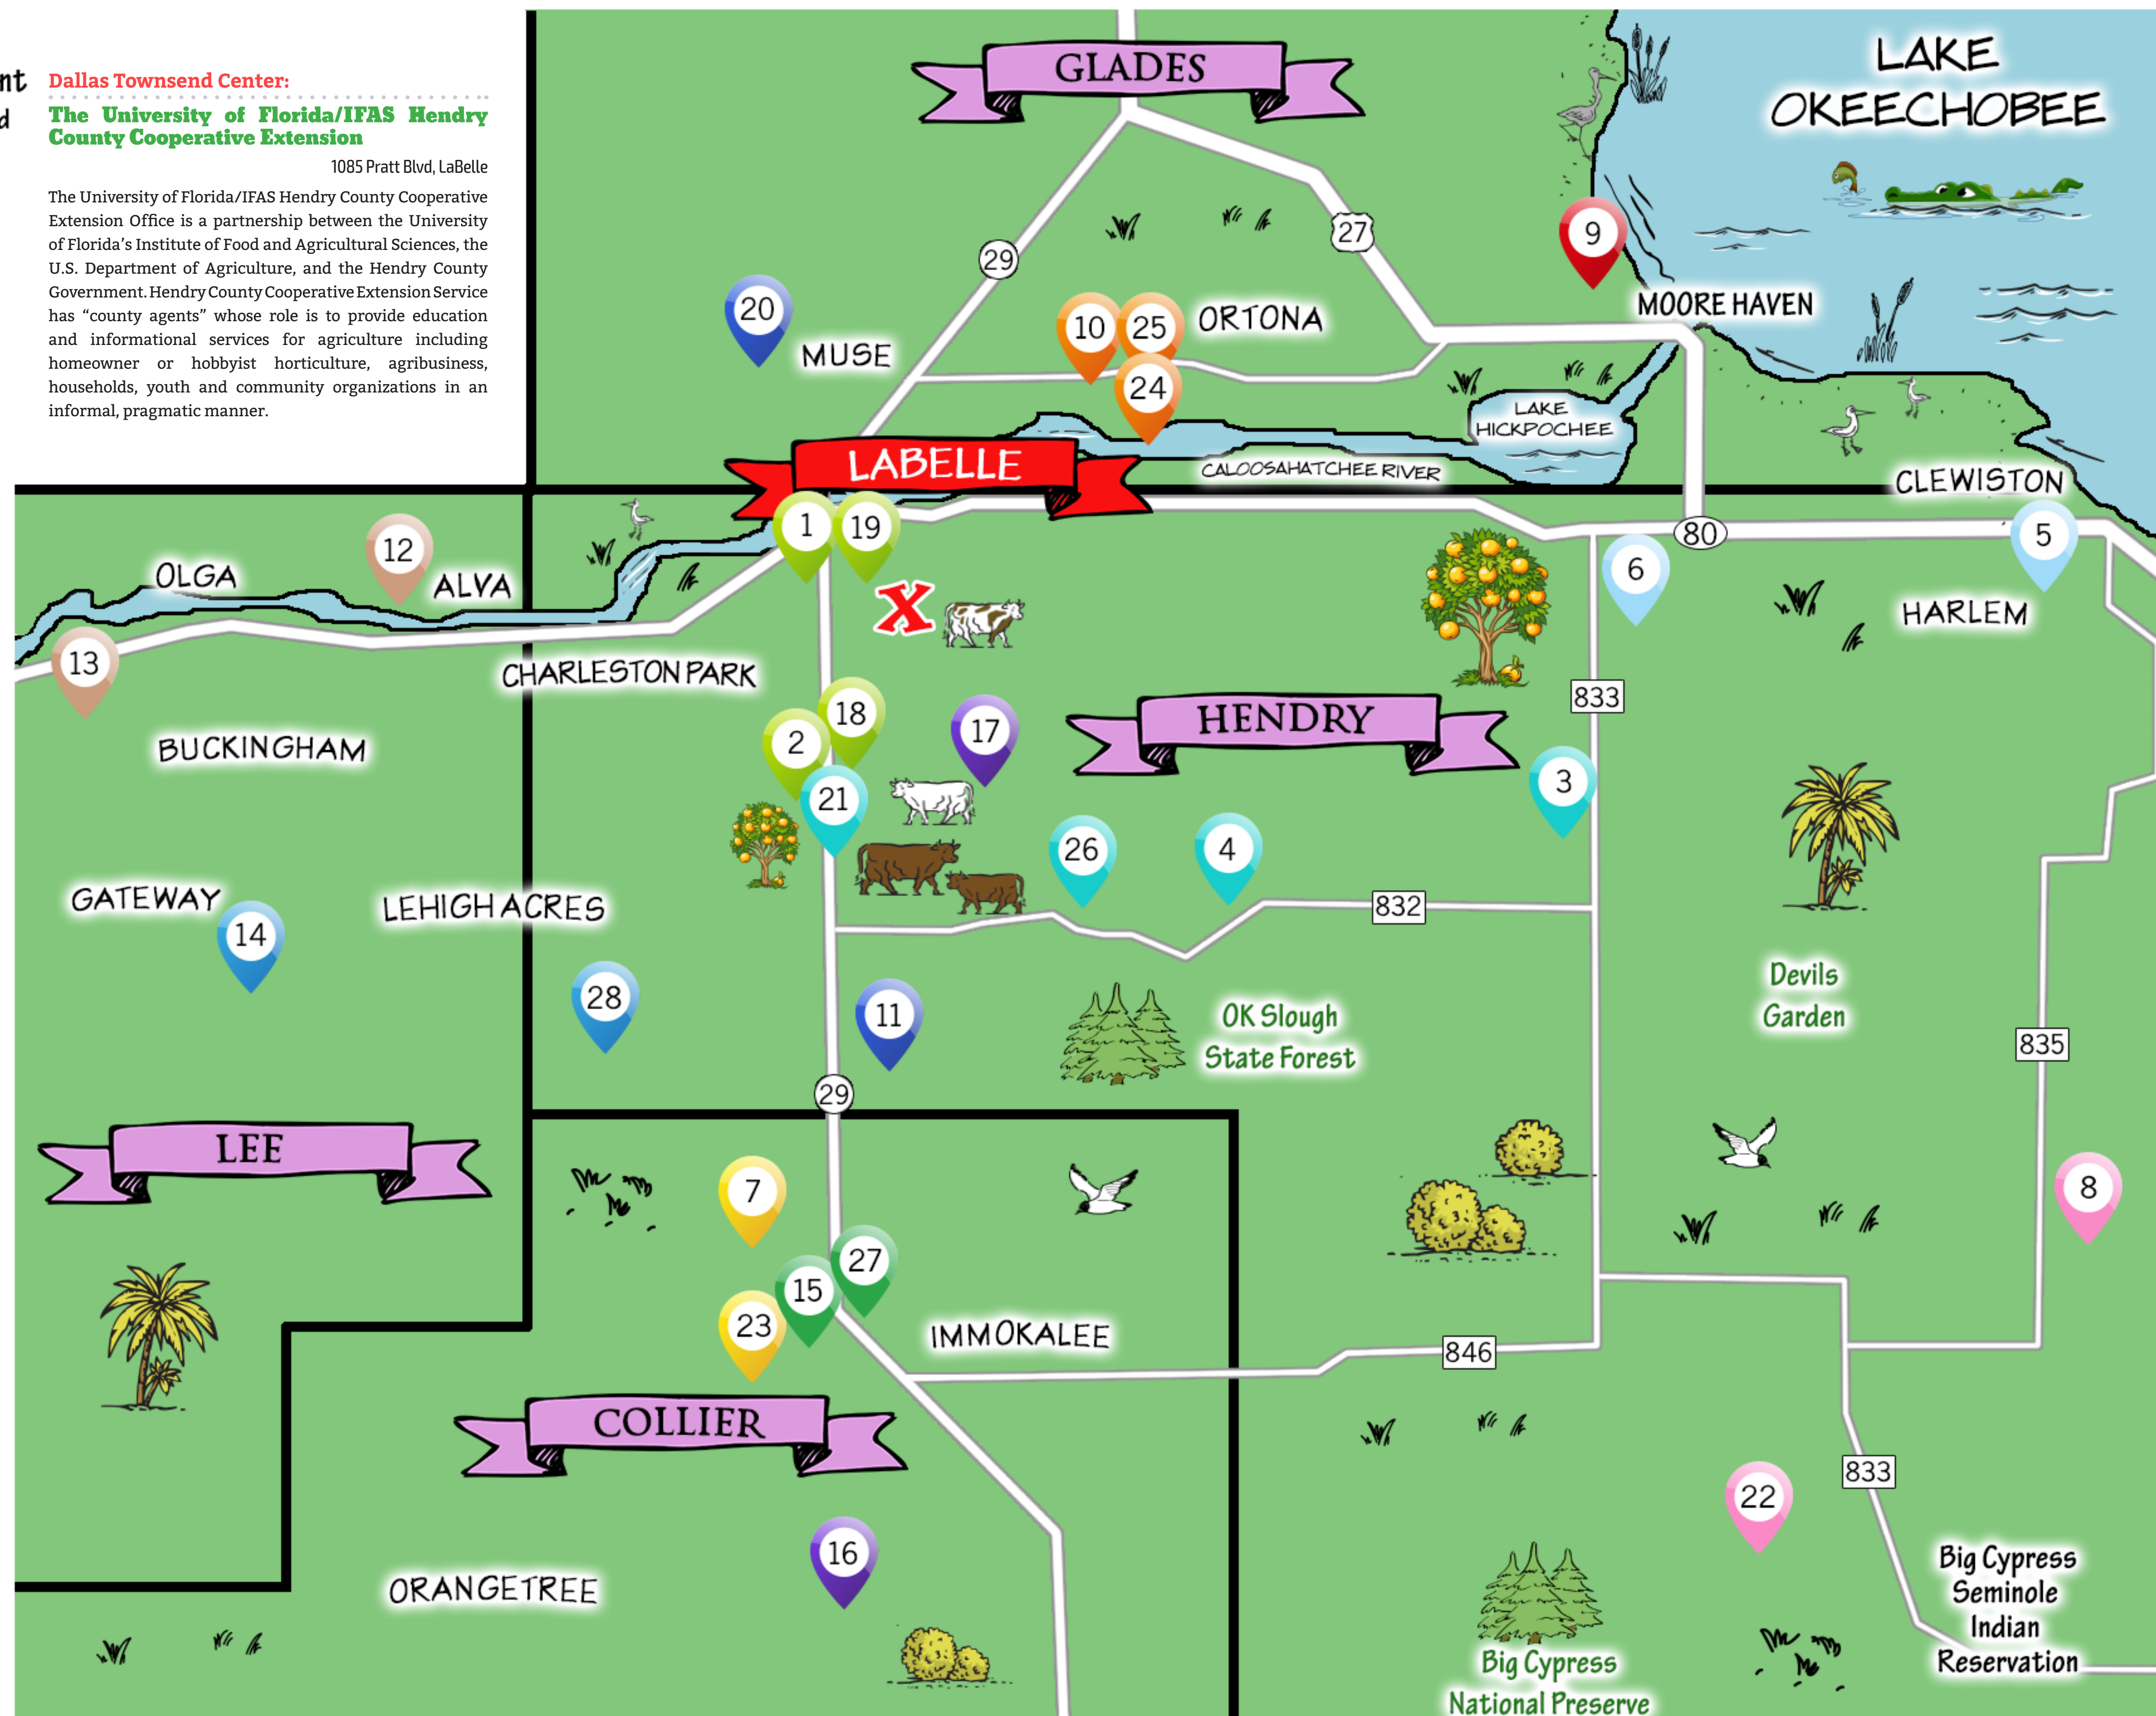

LABELLE FARMS TOURS MAP

X Starting Point
Dallas Townsend Center

1 Tour A

2 Tour B

3 Tour C

4 Tour D

5 Tour E

6 Tour F

7 Tour G

8 Tour H

9 Tour I

10 Tour J

11 Tour K

12 Tour L

Dallas Townsend Center:

The University of Florida/IFAS Hendry County Cooperative Extension

1085 Pratt Blvd, LaBelle

The University of Florida/IFAS Hendry County Cooperative Extension Office is a partnership between the University of Florida's Institute of Food and Agricultural Sciences, the U.S. Department of Agriculture, and the Hendry County Government. Hendry County Cooperative Extension Service has "county agents" whose role is to provide education and informational services for agriculture including homeowner or hobbyist horticulture, agribusiness, households, youth and community organizations in an informal, pragmatic manner.

TOUR INFORMATION — Refer to Map

NO.	LOCATION NAME	ADDRESS	
1	Mobley Plant World	1355 W. Cowboy Way	LaBelle
2	A. Duda & Sons	8680 SR 29 S	LaBelle
3	Hilliard Brothers	5500 Flaghole Rd	Clewiston
4	Alico Ranch	7515 CR 832	Felda
5	U.S. Sugar Corporation	111 Ponce De Leon Ave	Clewiston
6	Southern Gardens Citrus	1820 CR 833	Clewiston
7	UF/IFAS Research & Education Center	2685 STATE ROAD 29 N	Immokalee
8	C & B Farms	27320 CR 835	Clewiston
9	Greg Collier/Global	SR 78	Moore Haven
10	Wheeler Farms	14545 SR 78	Moore Haven
11	Barnett Partain Farms	1400 CR 830A	Felda
12	English Brothers Citrus	SR 78	Alva
13	Buckingham Farms	12931 Orange River Road	Fort Myers
14	Jamerson Farms	12500 Green Meadow Rd	Fort Myers
15	Lipman Produce	315 E. New Market Rd	Immokalee
16	Collier Enterprises	5321 Ave Maria Boulevard	Ave Maria
17	Gutwein Groves	3900 Sears Rd	LaBelle
18	West Coast Tomatoes	7220 SR 29 S	LaBelle
19	Curtis Honey	355 N. Bridge St	LaBelle
20	Patty's Blueberry Patch	1320 Hog Wallow Lane	LaBelle
21	Monsanto	2221 CR 832	Felda
22	Billy Swamp Safari	30000 Gator Tail Trail	Clewiston
23	Immokalee Fresh Farmer's Market	114 New Market Road	Immokalee
24	Ortona Locks	1217 Locks Lane	Moore Haven
25	Ortona Indian Mounds	SR 78	Moore Haven
26	OK Slough	6265 CR 832	Felda
27	ITech	508 N 9th Street	Immokalee
28	Immokalee Produce Shippers	2055 Church Rd	Felda

ASSETS OF NON-AGRICULTURAL STOPS (LOCAL RESTAURANTS)

Log Cabin BBQ	480 W. SR 80	LaBelle
Don's Steakhouse	93 S. Hall St.	LaBelle
Forrey Grill	264 N. Bridge St.	LaBelle
Beef O'Brady's	177 E. SR 80	LaBelle
Two Peas	870 W. SR 80	LaBelle
Poncho & Corleone Mexican & Italian Grill	675 W. SR 80	LaBelle

CONTACT INFORMATION

The Greater LaBelle Chamber of Commerce

125 E. Hickpochee Ave.
La Belle, FL 33935
Phone: 863.675.0125
Fax: 863.675.6160
Email: Ichamberofcomm@embarqmail.com

Chamber Hours: 8-4 PM weekdays

* Some tour stops are seasonally available depending on cropping cycles and weather conditions. Call for an update.