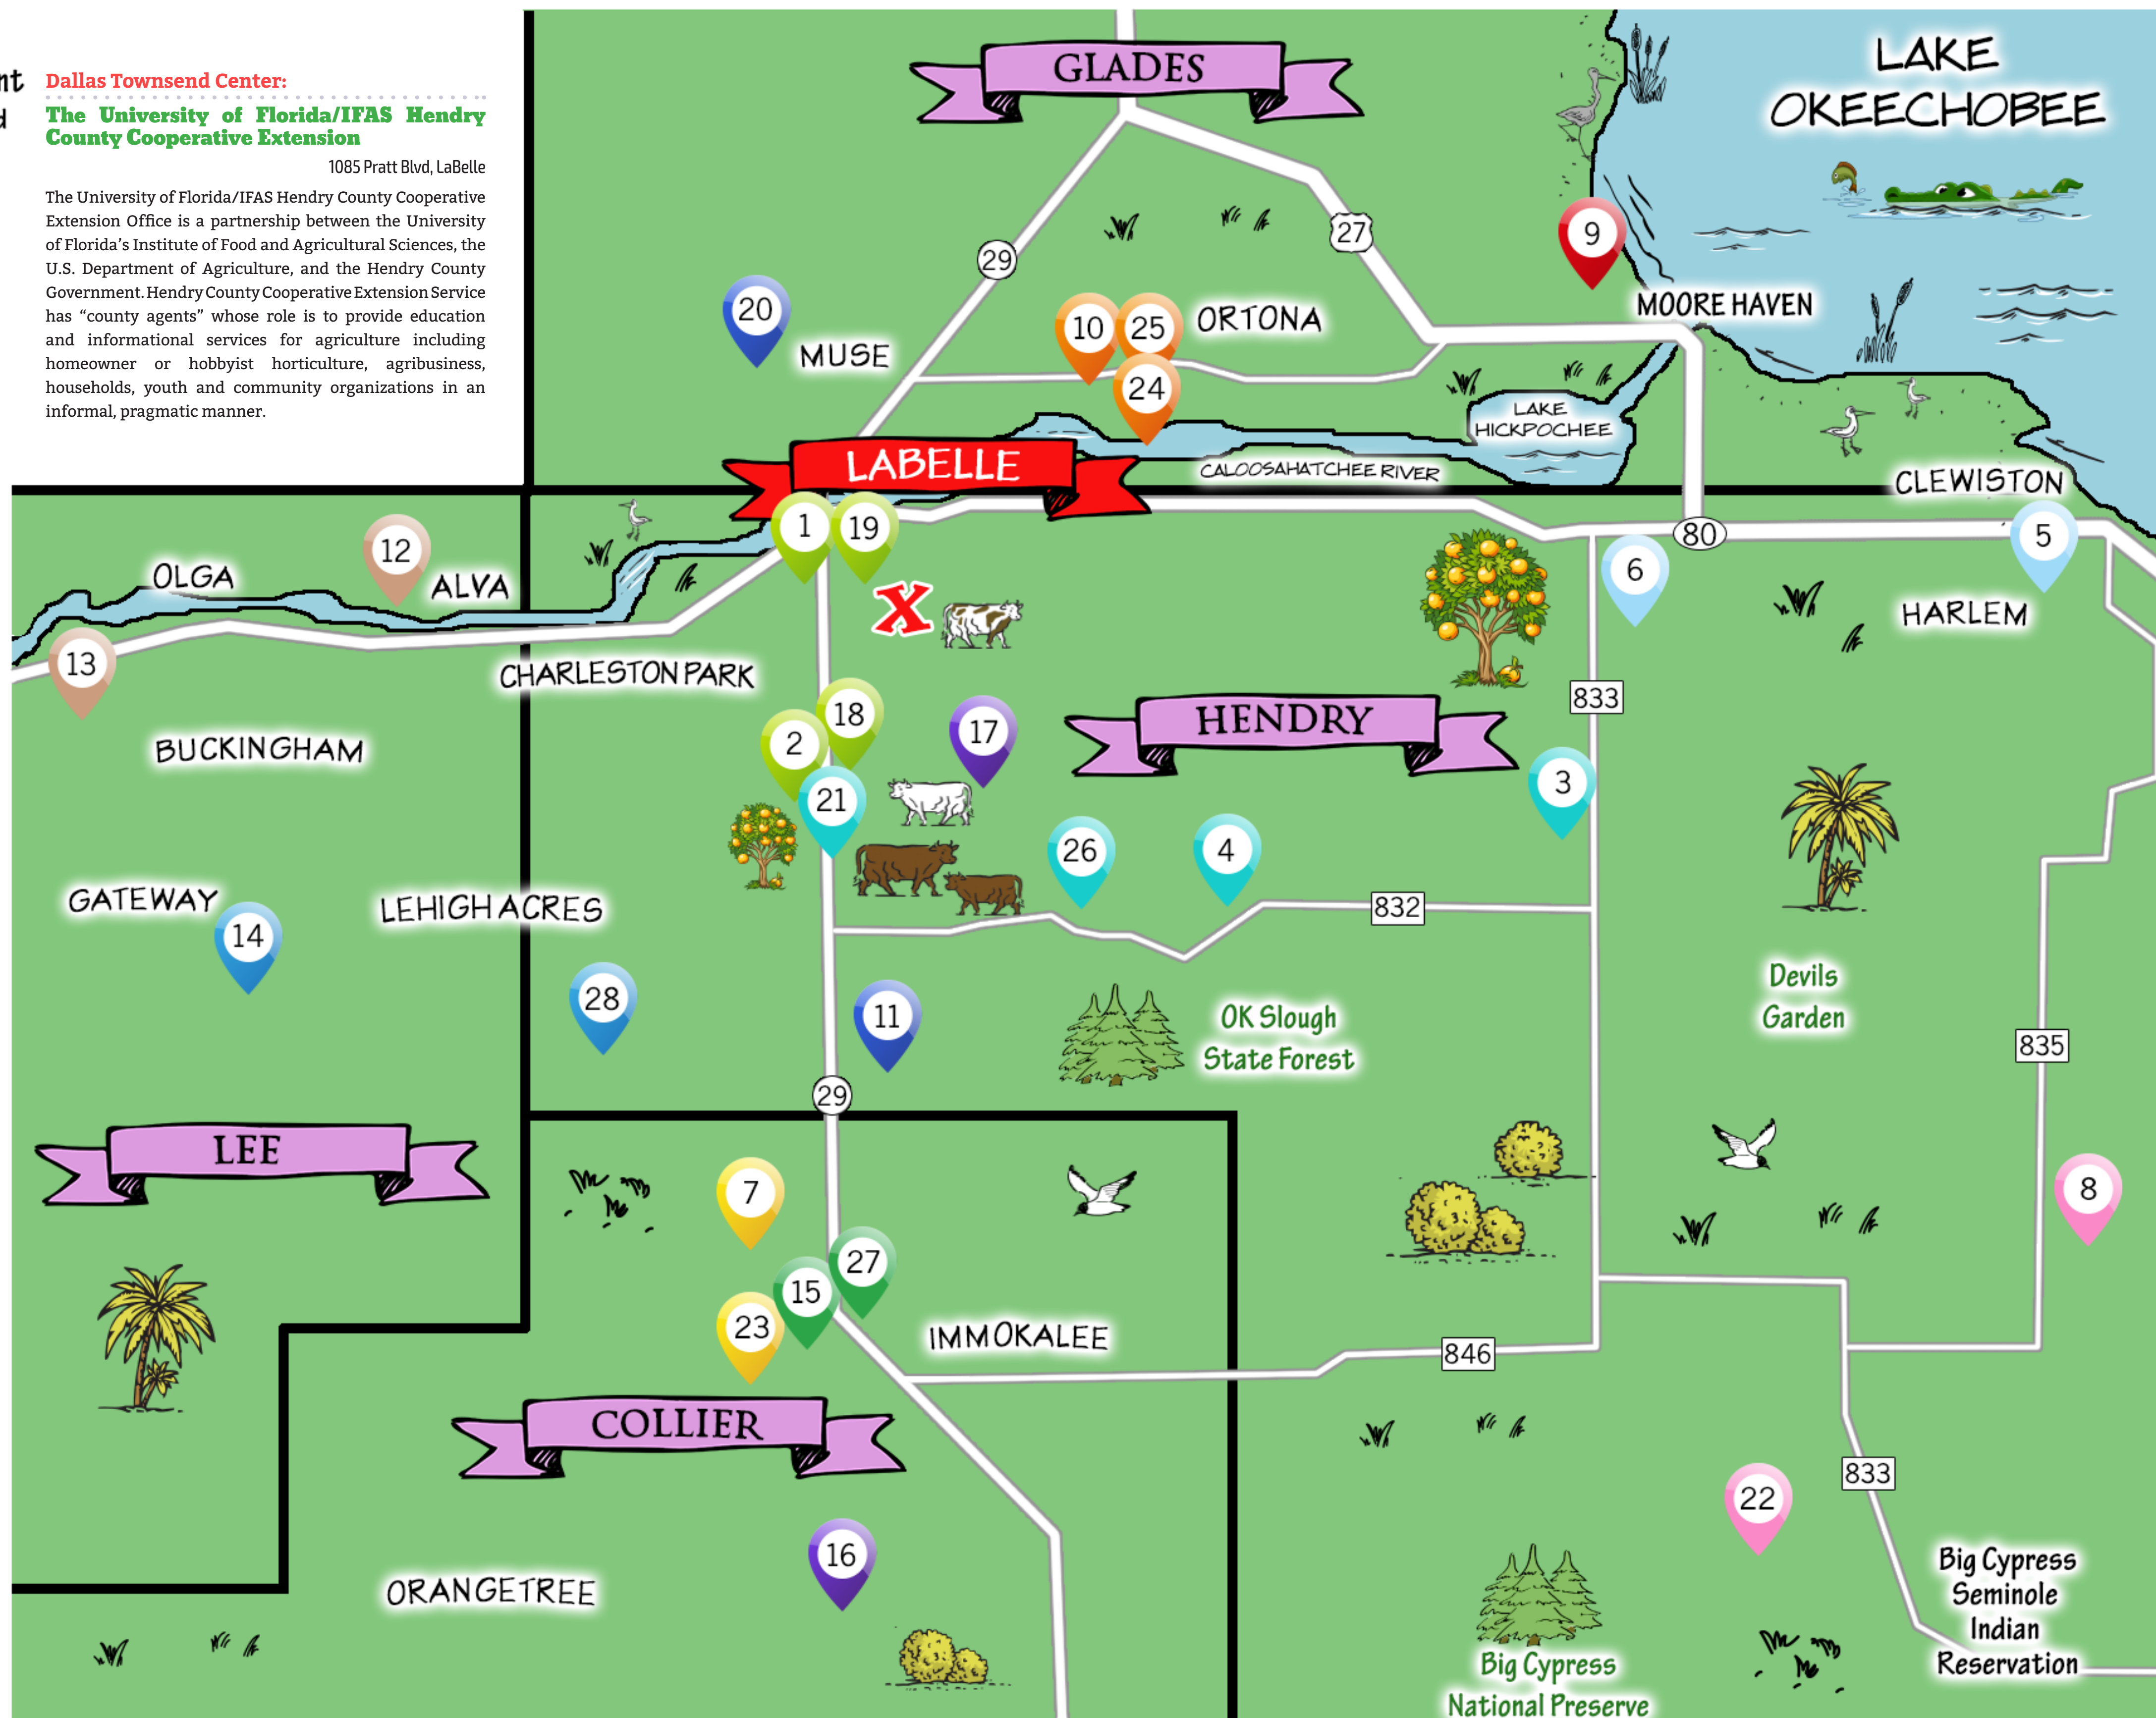

LABELLE FARMS TOURS MAP

X Starting Point
Dallas Townsend Center

1 Tour A

2 Tour B

3 Tour C

4 Tour D

5 Tour E

6 Tour F

7 Tour G

8 Tour H

9 Tour I

10 Tour J

11 Tour K

12 Tour L

Dallas Townsend Center:

The University of Florida/IFAS Hendry County Cooperative Extension

1085 Pratt Blvd, LaBelle

The University of Florida/IFAS Hendry County Cooperative Extension Office is a partnership between the University of Florida's Institute of Food and Agricultural Sciences, the U.S. Department of Agriculture, and the Hendry County Government. Hendry County Cooperative Extension Service has "county agents" whose role is to provide education and informational services for agriculture including homeowner or hobbyist horticulture, agribusiness, households, youth and community organizations in an informal, pragmatic manner.

TOUR INFORMATION — Refer to Map

NO.	LOCATION NAME	ADDRESS	
1	Mobley Plant World	1355 W. Cowboy Way	LaBelle
2	A. Duda & Sons	8680 SR 29 S	LaBelle
3	Hilliard Brothers	5500 Flaghole Rd	Clewiston
4	Alico Ranch	7515 CR 832	Felda
5	U.S. Sugar Corporation	111 Ponce De Leon Ave	Clewiston
6	Southern Gardens Citrus	1820 CR 833	Clewiston
7	UF/IFAS Research & Education Center	2685 STATE ROAD 29 N	Immokalee
8	C & B Farms	27320 CR 835	Clewiston
9	Greg Collier/Global	SR 78	Moore Haven
10	Wheeler Farms	14545 SR 78	Moore Haven
11	Barnett Partain Farms	1400 CR 830A	Felda
12	English Brothers Citrus	SR 78	Alva
13	Buckingham Farms	12931 Orange River Road	Fort Myers
14	Jamerson Farms	12500 Green Meadow Rd	Fort Myers
15	Lipman Produce	315 E. New Market Rd	Immokalee
16	Collier Enterprises	5321 Ave Maria Boulevard	Ave Maria
17	Gutwein Groves	3900 Sears Rd	LaBelle
18	West Coast Tomatoes	7220 SR 29 S	LaBelle
19	Curtis Honey	355 N. Bridge St	LaBelle
20	Patty's Blueberry Patch	1320 Hog Wallow Lane	LaBelle
21	Monsanto	2221 CR 832	Felda
22	Billy Swamp Safari	30000 Gator Tail Trail	Clewiston
23	Immokalee Fresh Farmer's Market	114 New Market Road	Immokalee
24	Ortona Locks	1217 Locks Lane	Moore Haven
25	Ortona Indian Mounds	SR 78	Moore Haven
26	OK Slough	6265 CR 832	Felda
27	ITech	508 N 9th Street	Immokalee
28	Immokalee Produce Shippers	2055 Church Rd	Felda

ASSETS OF NON-AGRICULTURAL STOPS (LOCAL RESTAURANTS)

Log Cabin BBQ	480 W. SR 80	LaBelle
Don's Steakhouse	93 S. Hall St.	LaBelle
Forrey Grill	264 N. Bridge St.	LaBelle
Beef O'Brady's	177 E. SR 80	LaBelle
Two Peas	870 W. SR 80	LaBelle
Poncho & Corleone Mexican & Italian Grill	675 W. SR 80	LaBelle

CONTACT INFORMATION

The Greater LaBelle Chamber of Commerce
125 E. Hickpochee Ave.
La Belle, FL 33935
Phone: 863.675.0125
Fax: 863.675.6160
Email: Ichamberofcomm@embarqmail.com
Chamber Hours: 8-4 PM weekdays

* Some tour stops are seasonally available depending on cropping cycles and weather conditions. Call for an update.